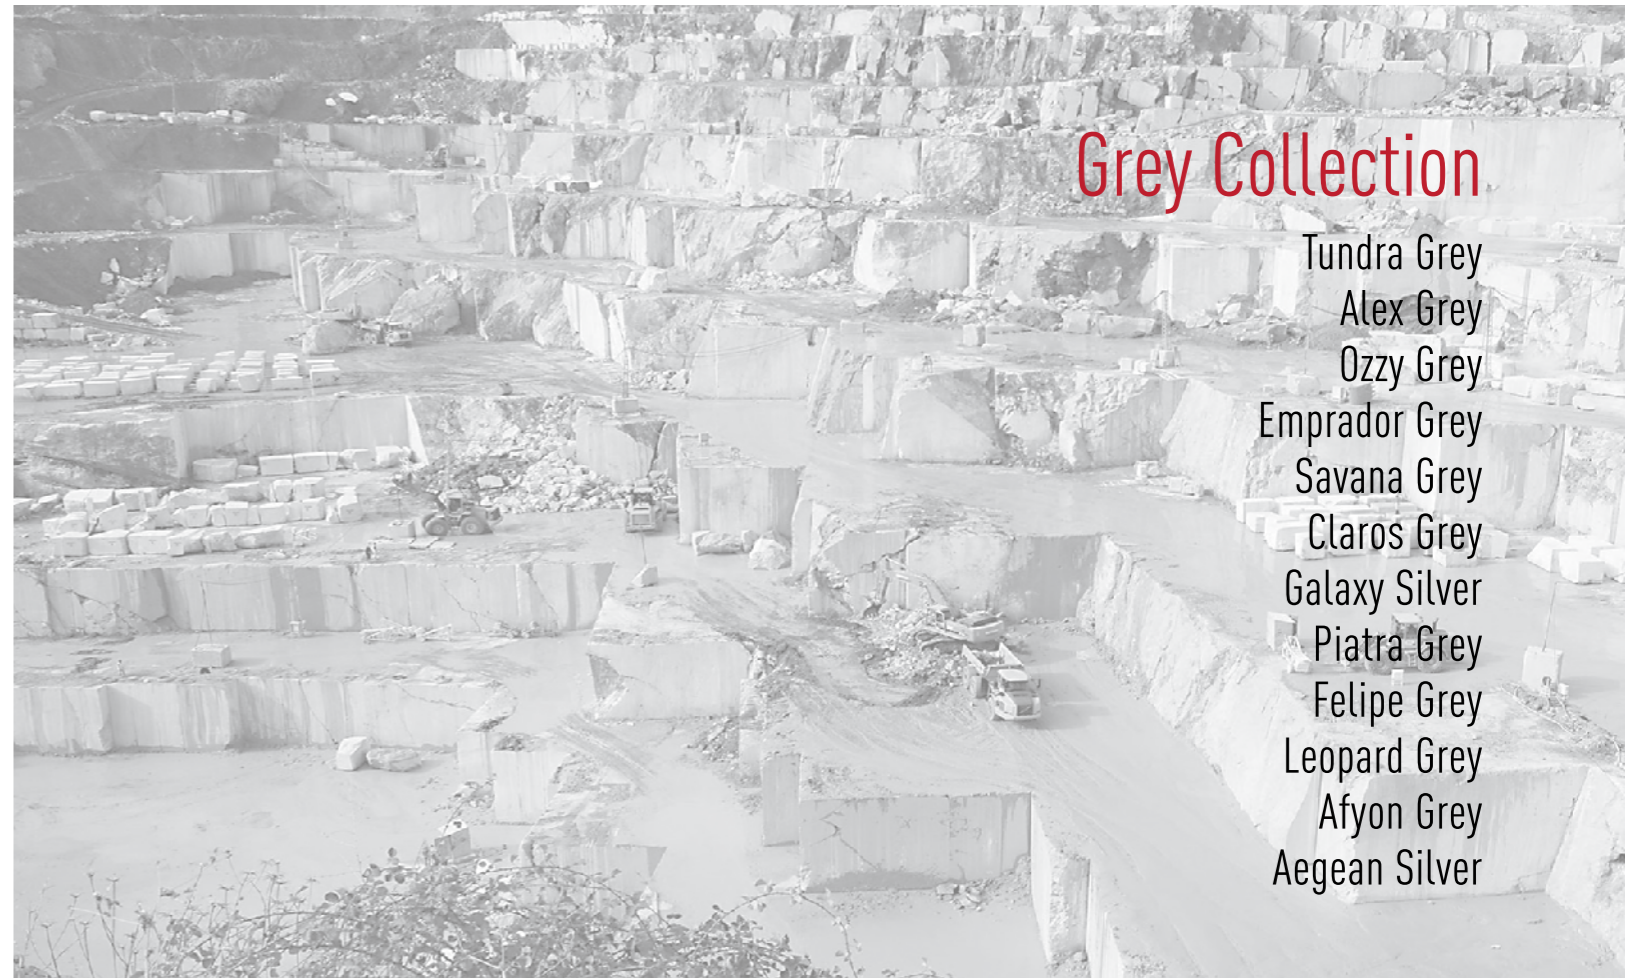

HARDWORK DEDICATION DISCOVER ELEGANCE
INTENSE PASSION TIMELESS
IMAGINATION BEAUTY INNOVATION
UNIQUNESS SOURCE DREAM
TOUCH INSPIRATION
CHARMING
ART
MARVELOUS
TOUCH INSPIRATION
PREMIUM
EXPERT
DISCOVER PURITY FEEL
TECHNOLOGY LUXURY EXCELLENCE
ETERNAL PERFECTION THE BEAUTY DEDICATION
TRANSPARENCY AMAZING INTEGRITY NATURE

ONE OF A KIND

Grey Collection

- Tundra Grey
- Alex Grey
- Ozzy Grey
- Emprador Grey
- Savana Grey
- Claros Grey
- Galaxy Silver
- Piatra Grey
- Felipe Grey
- Leopard Grey
- Afyon Grey
- Aegean Silver