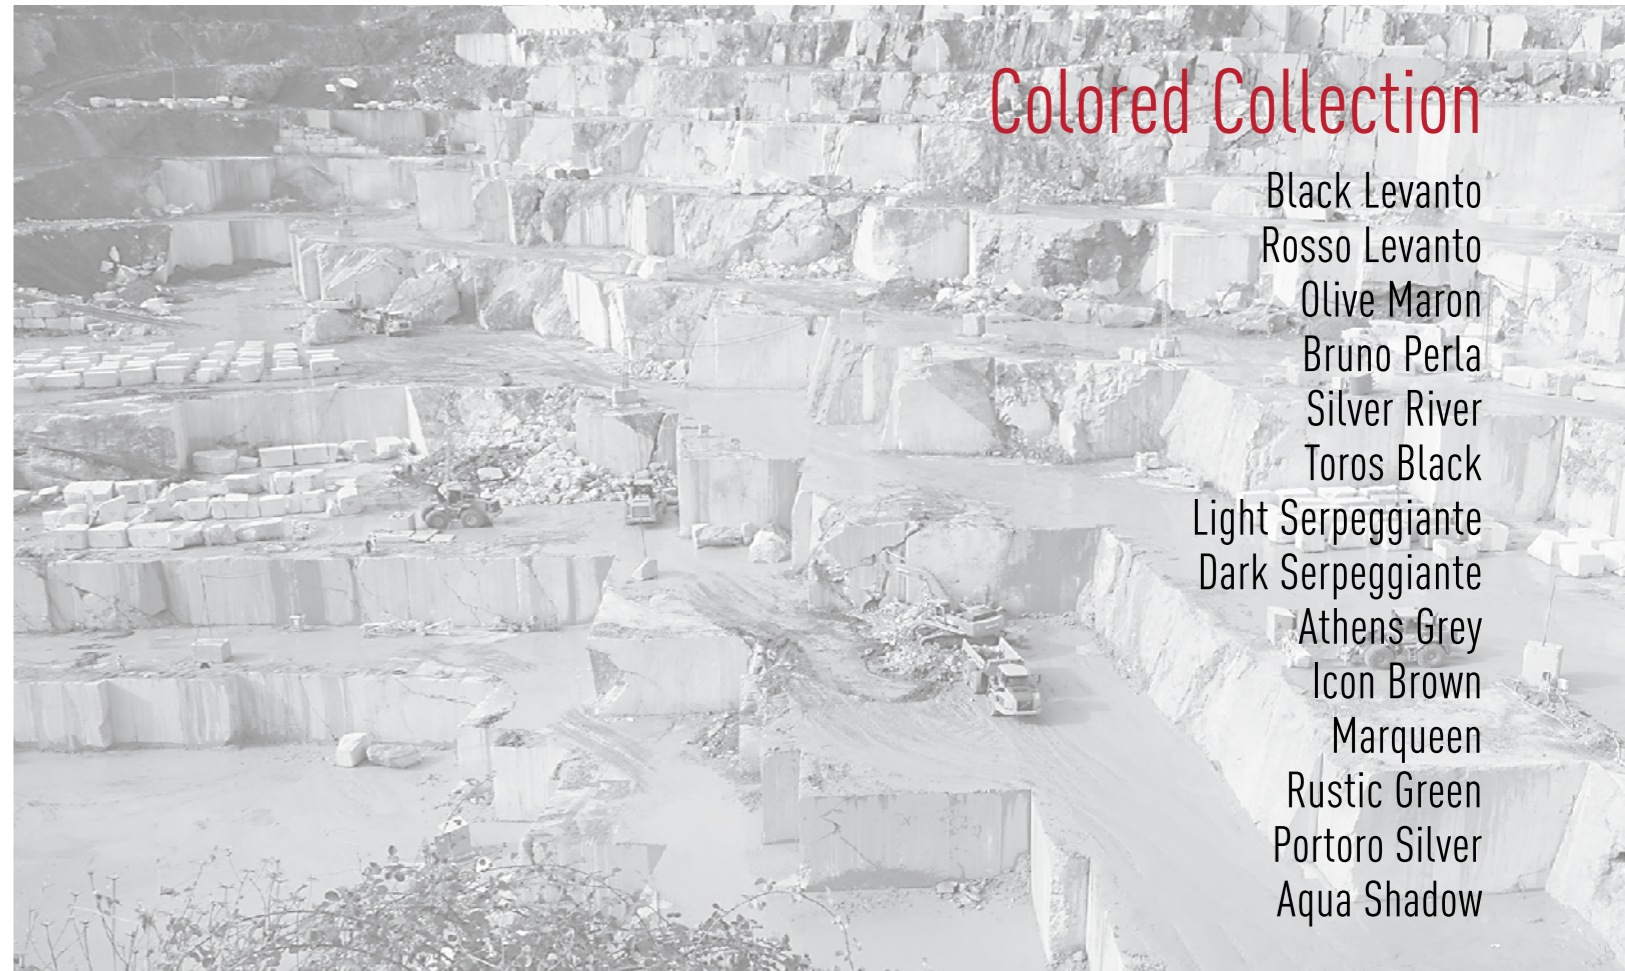

HARDWORK DEDICATION DISCOVER ELEGANCE
INTENSE PASSION BEAUTY TIMELESS
IMAGINATION MIRACLE SOURCE INNOVATION
UNIQUENESS TOUCH INSPIRATION DREAM
CHARMING DISCOVER THE BEAUTY
ART PREMIUM PURITY FEEL
MARVELOUS EXPERT
TECHNOLOGY LUXURY EXCELLENCE
ETERNAL PERFECTION THE BEAUTY DEDICATION
TRANSPARENCY AMAZING INTEGRITY NATURE

Colored Collection

- Black Levanto
- Rosso Levanto
- Olive Maron
- Bruno Perla
- Silver River
- Toros Black
- Light Serpeggiante
- Dark Serpeggiante
- Athens Grey
- Icon Brown
- Marqueen
- Rustic Green
- Portoro Silver
- Aqua Shadow