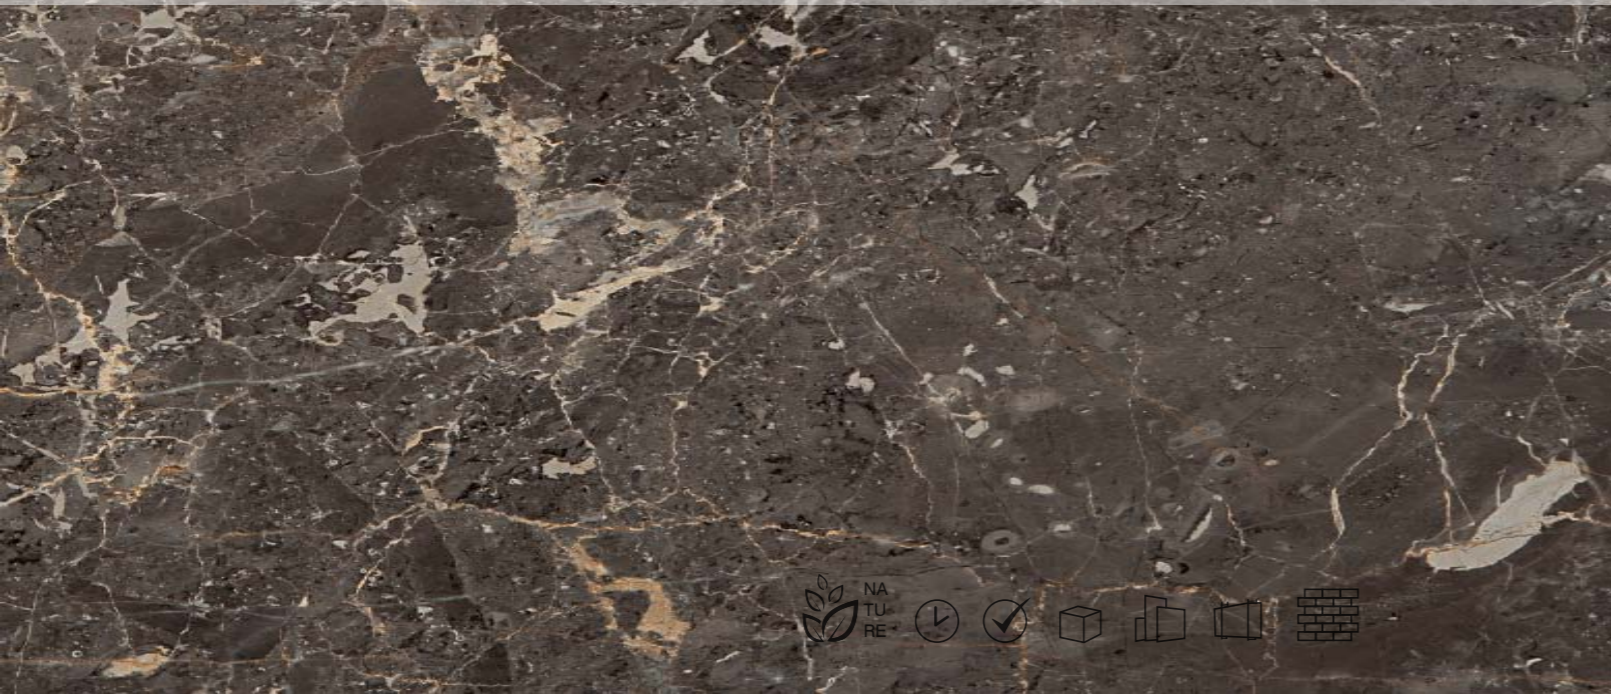

Savana Grey

Claros Grey