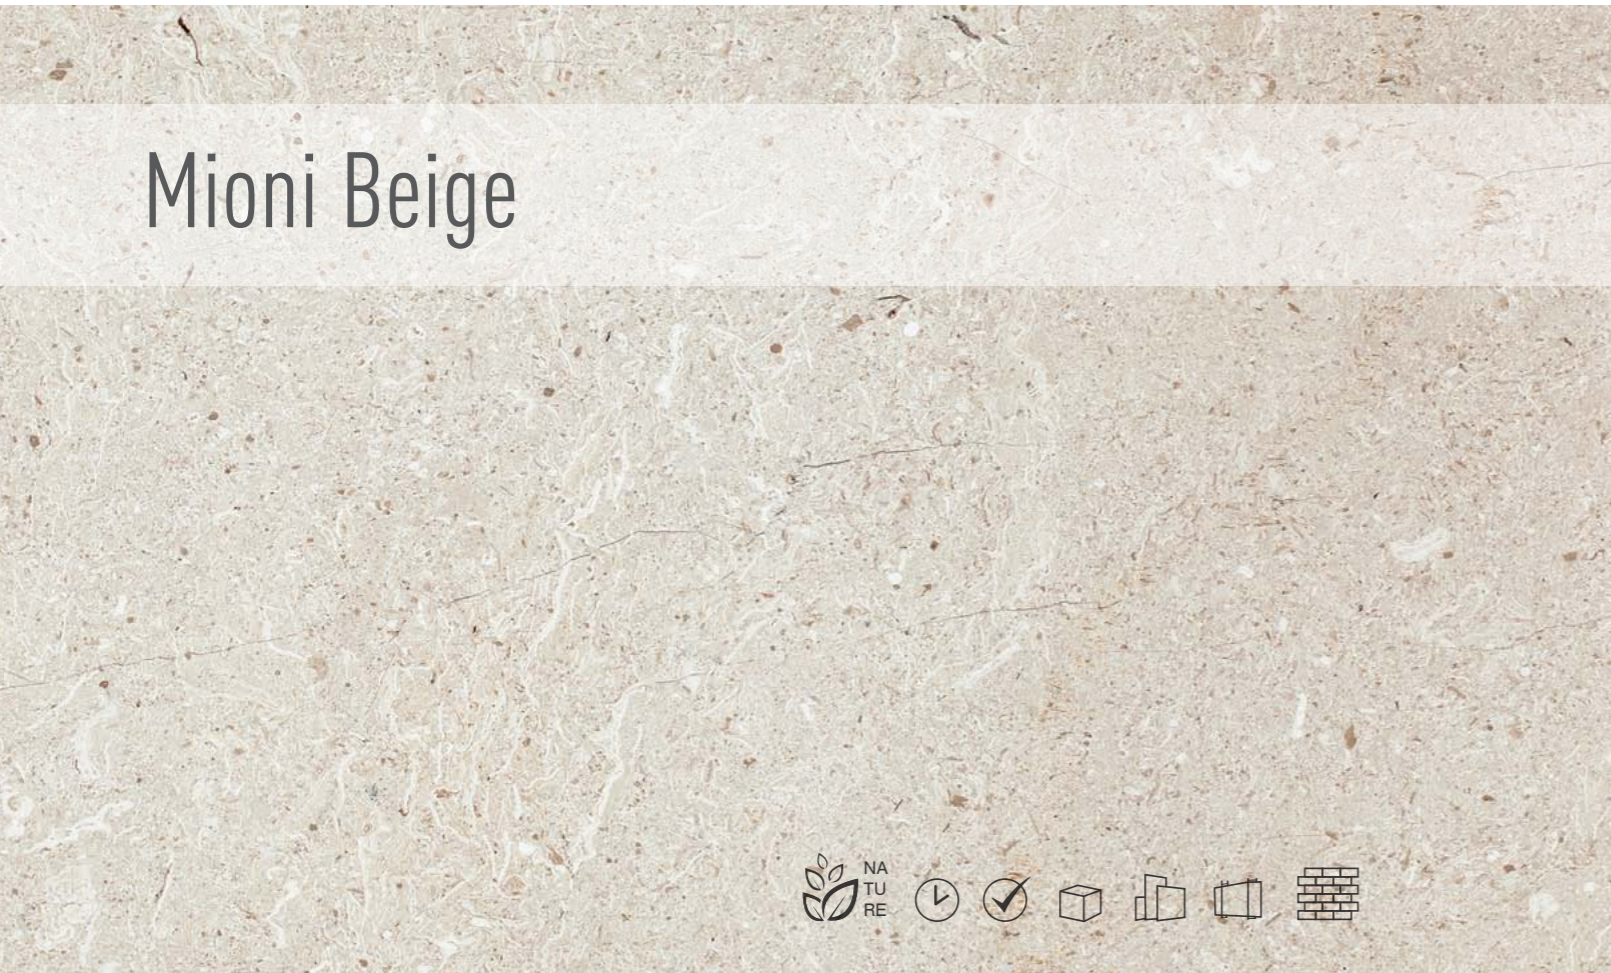

Mioni Beige