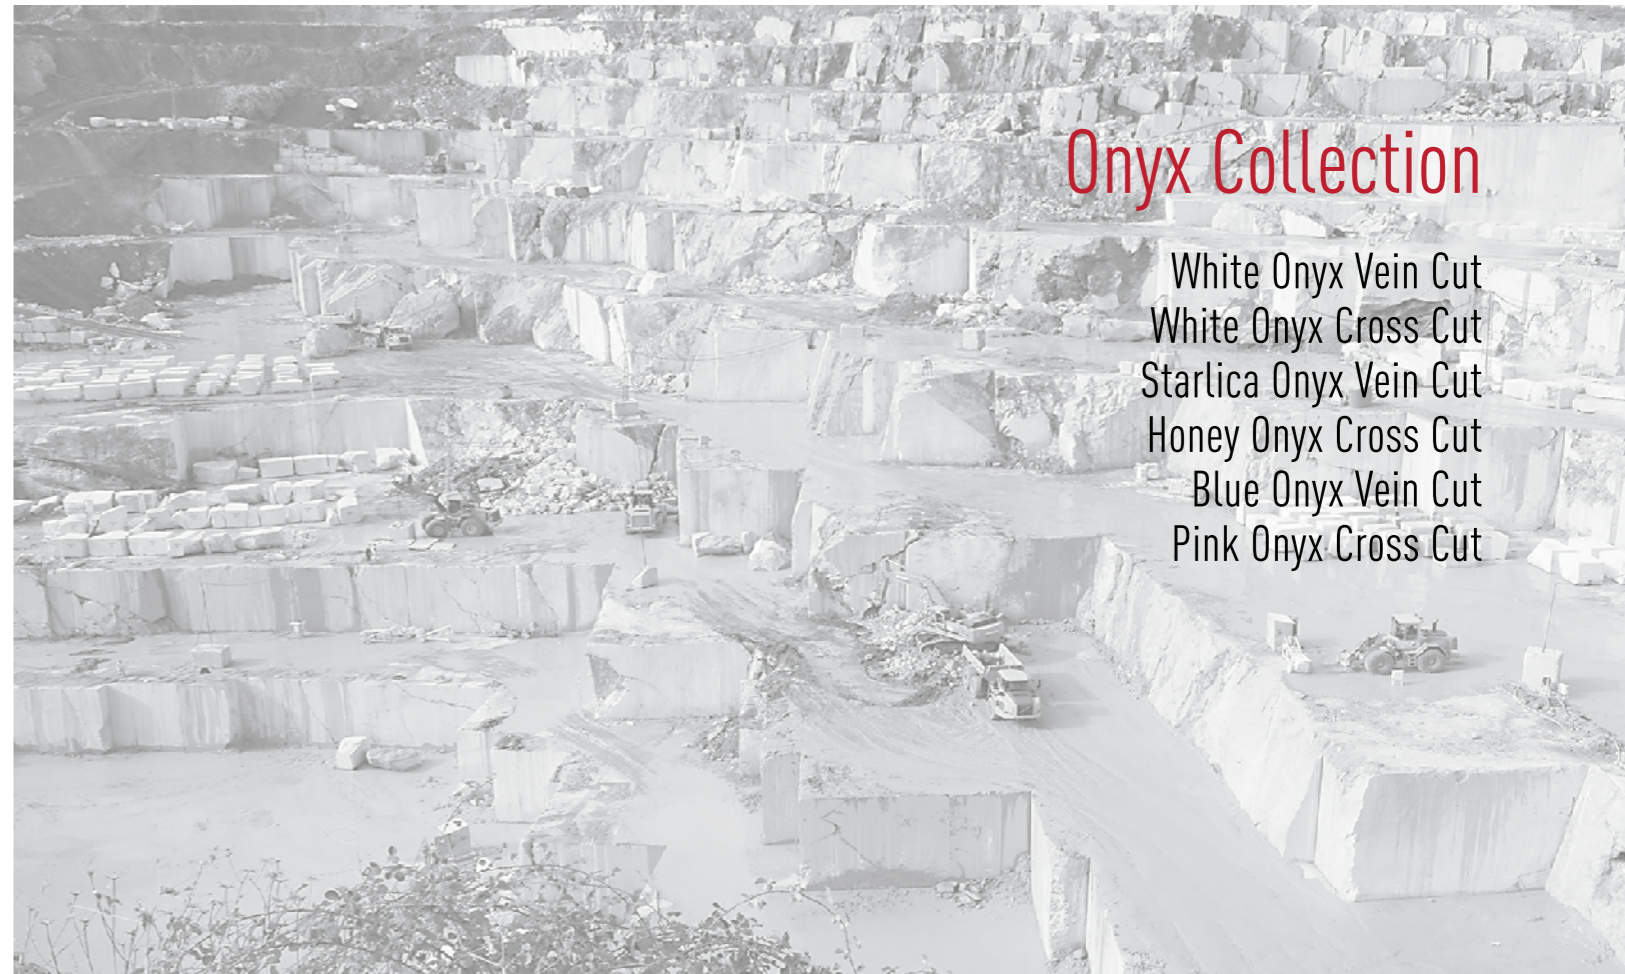

HARDWORK DEDICATION DISCOVER ELEGANCE
INTENSE PASSION BEAUTY TIMELESS
IMAGINATION MIRACLE SOURCE INNOVATION
UNIQUENESS TOUCH INSPIRATION DREAM
CHARMING **PURITY IN PERFECTION**
ART PREMIUM PURITY FEEL
MARVELOUS EXPERT DISCOVER LUXURY EXCELLENCE
TECHNOLOGY PERFECTION THE BEAUTY DEDICATION
ETERNAL AMAZING INTEGRITY NATURE
TRANSPARENCY

Onyx Collection

- White Onyx Vein Cut
- White Onyx Cross Cut
- Starlica Onyx Vein Cut
- Honey Onyx Cross Cut
- Blue Onyx Vein Cut
- Pink Onyx Cross Cut