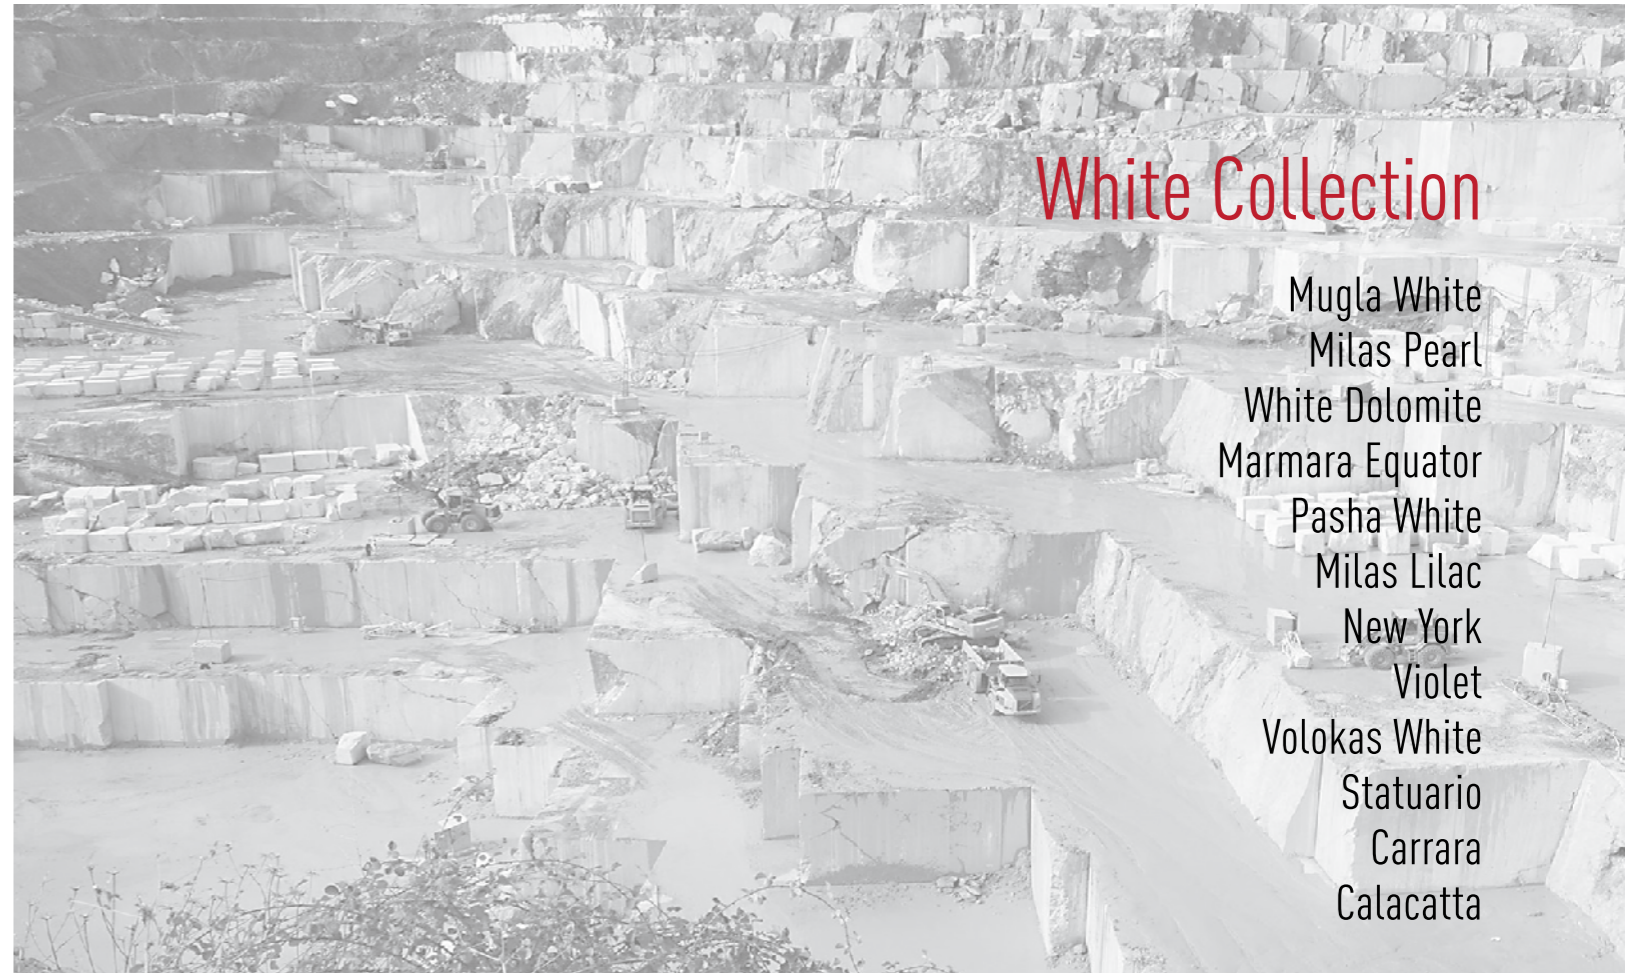

HARDWORK DEDICATION DISCOVER ELEGANCE
INTENSE PASSION TIMELESS
IMAGINATION BEAUTY INNOVATION
UNIQUNESS SOURCE DREAM
TOUCH INSPIRATION
EXPERIENCE OF A LIFETIME
PREMIUM PURITY FEEL
MARVELOUS DISCOVER LUXURY EXCELLENCE
TECHNOLOGY PERFECTION THE BEAUTY DEDICATION
ETERNAL AMAZING INTEGRITY NATURE
TRANSPARENCY

White Collection

- Mugla White
- Milas Pearl
- White Dolomite
- Marmara Equator
- Pasha White
- Milas Lilac
- New York
- Violet
- Volokas White
- Statuario
- Carrara
- Calacatta