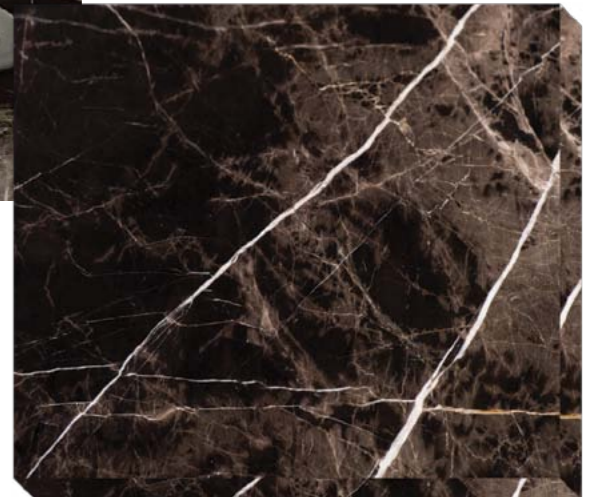

Dreamy Bathrooms